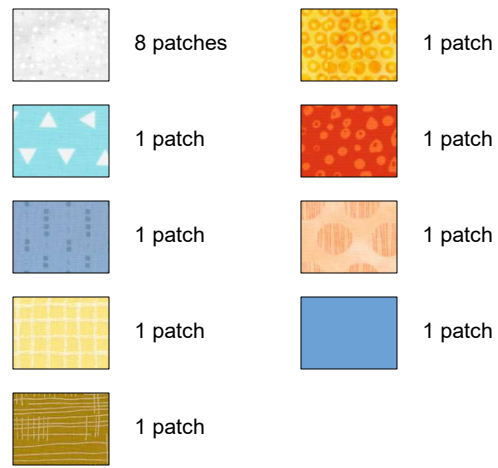

Goodnight Irene

Key Block (1/5 actual size)

Cutting Diagrams

Patch Count

See also: <https://www.missouri-quilt-co.com/shop/detail/37260/missouri-star-quilt-co/missouri-star-quilt-company/goodnight-irene-quilt-pattern-by-missouri-star>