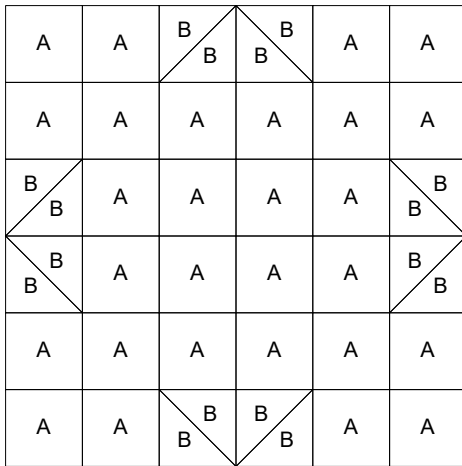

Goodnight Irene

Key Block (1/5 actual size)

Cutting Diagrams

Patch Count

See also: <https://www.missouri-quilt-co.com/shop/detail/37260/missouri-star-quilt-co/missouri-star-quilt-company/goodnight-irene-quilt-pattern-by-missouri-star>