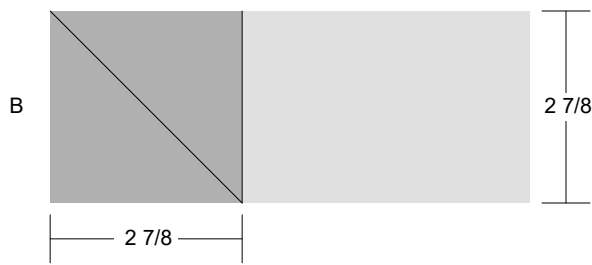

Goodnight Irene

Key Block (1/5 actual size)

Cutting Diagrams

Patch Count

See also: <https://www.missouri-quilt-co.com/shop/detail/37260/missouri-star-quilt-co/missouri-star-quilt-company/goodnight-irene-quilt-pattern-by-missouri-star>