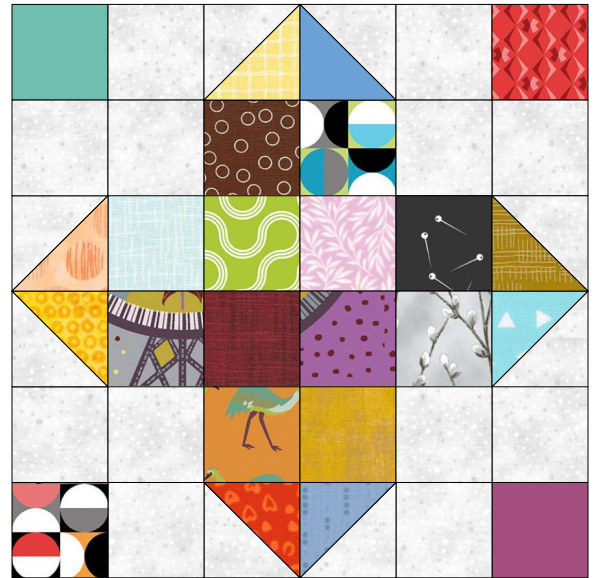

Goodnight Irene

Key Block (1/5 actual size)

Cutting Diagrams

Patch Count

See also: <https://www.missouri-quilt-co.com/shop/detail/37260/missouri-star-quilt-co/missouri-star-quilt-company/goodnight-irene-quilt-pattern-by-missouri-star>

or

Missouri Star Quilt Company's Block magazine, Spring issue v.2, issue 2, pg. 54