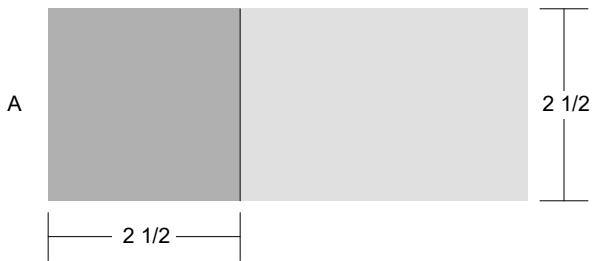

Goodnight Irene

Key Block (1/5 actual size)

Cutting Diagrams

Patch Count

See also: <https://www.missouri-quilt-co.com/shop/detail/37260/missouri-star-quilt-co/missouri-star-quilt-company/goodnight-irene-quilt-pattern-by-missouri-star>